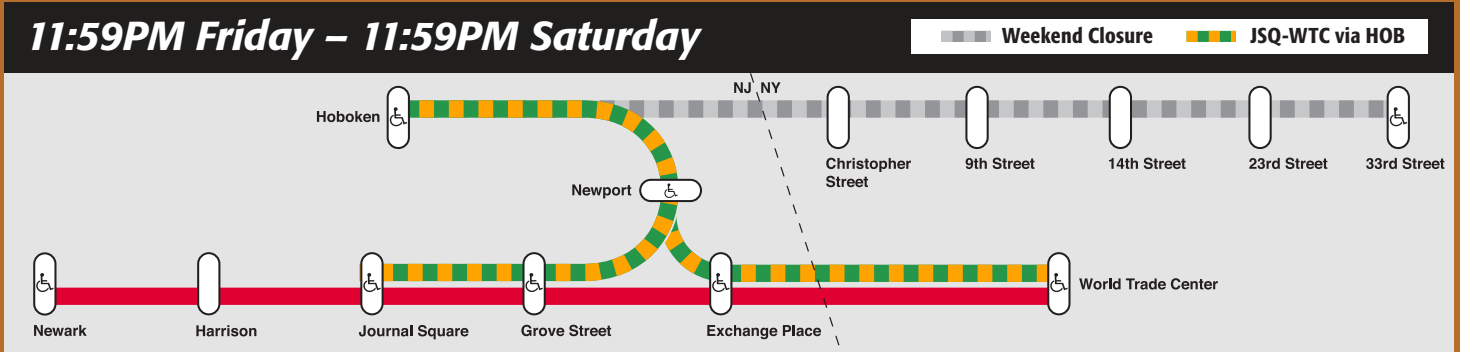

Christopher to 33 Street Station Closures