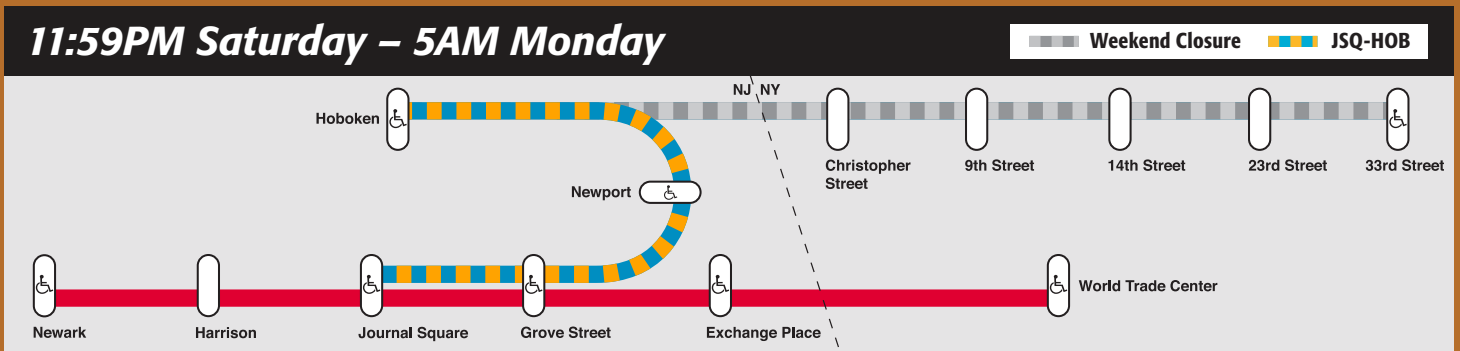

Christopher to 33 Street Station Closures