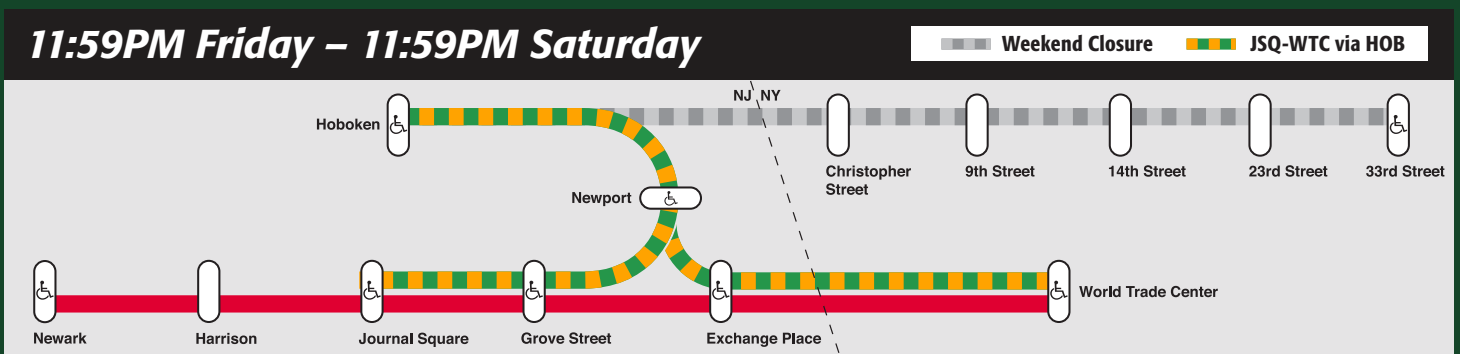

Christopher to 33 Street Station + Hoboken & Newport Station Closures

* The Hudson-Bergen Light Rail will cross honor PATH riders at Hoboken and Newport stations during this closure.