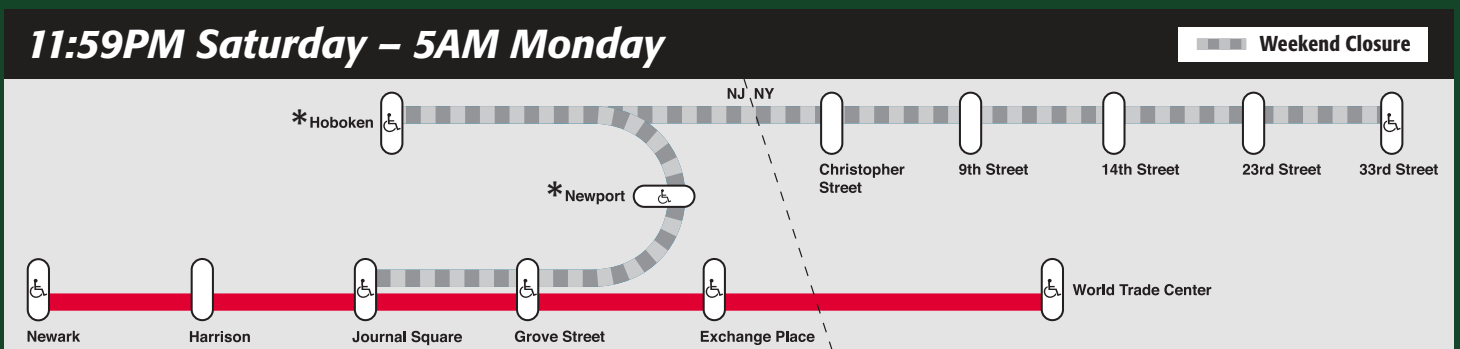

Christopher to 33 Street Station + Hoboken & Newport Station Closures

* The Hudson-Bergen Light Rail will cross honor PATH riders at Hoboken and Newport stations during this closure.