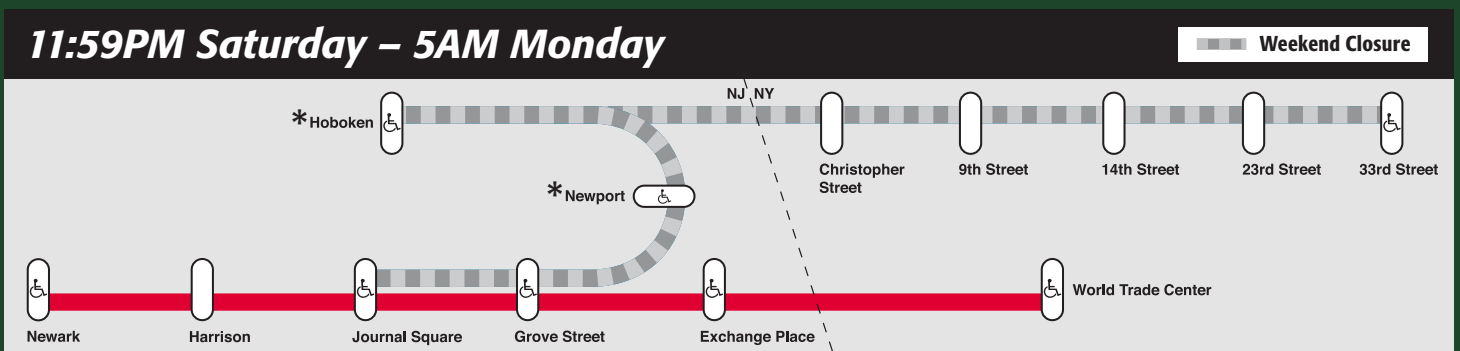

All dates are subject to change. Check the RidePATH app or www.panynj.gov/PATHplanner before weekend travel.

Here's what we're doing to help you stay on track:

- ▶ PATH will provide a free limited-use 2-Trip MetroCard at World Trade Center Station ONLY. This MetroCard is ONLY valid for the NYC Subway during the weekend it's issued.
- ▶ NJ Transit will cross honor PATH riders on the Hudson–Bergen Light Rail around-the-clock when Hoboken and Newport stations are closed.

Weekend	Stations Closed
July 13 to July 16	
July 20 to July 23	
July 27 to July 30	
August 3 to August 6	
August 10 to August 13	
August 17 to August 20	
August 24 to August 27	
August 31 to September 3 <i>(Labor Day Weekend)</i>	ALL STATIONS OPEN
September 7 to September 10	
September 14 to September 17	
September 21 to September 24	
September 28 to October 1	
October 5 to October 8	
October 12 to October 15	
October 19 to October 22	
October 26 to October 29	

-  All stations between Christopher and 33 Street
-  All stations between Christopher and 33 Street, plus Hoboken & Newport stations

*All dates are subject to change. Check the **RidePATH** app or www.panynj.gov/PATHplanner before weekend travel.*

Christopher to 33 Street Station Closures

Christopher to 33 Street Station + Hoboken & Newport Station Closures

* The Hudson-Bergen Light Rail will cross honor PATH riders at Hoboken and Newport stations during this closure.