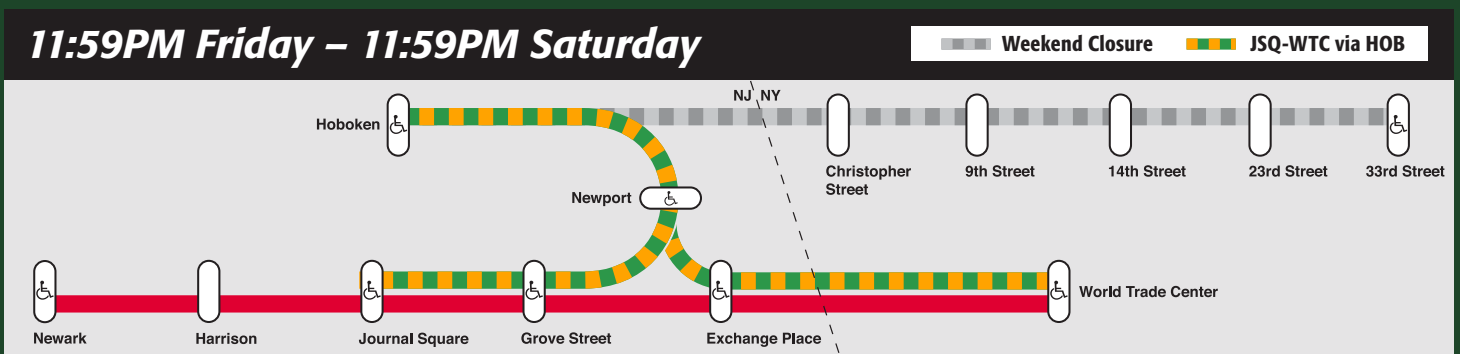

2018

STAY ON TRACK

PATH WEEKEND CLOSURES

What's Happening?

Beginning the weekend of Friday, July 13 and continuing through the weekend of October 26, excluding Labor Day weekend, there will be PATH tunnel closures to complete federally mandated PATH safety improvements.

Weekend	Stations Closed
July 13 to July 16	
July 20 to July 23	
July 27 to July 30	
August 3 to August 6	
August 10 to August 13	
August 17 to August 20	
August 24 to August 27	
August 31 to September 3 <i>(Labor Day Weekend)</i>	ALL STATIONS OPEN
September 7 to September 10	
September 14 to September 17	
September 21 to September 24	
September 28 to October 1	
October 5 to October 8	
October 12 to October 15	
October 19 to October 22	
October 26 to October 29	

-  All stations between Christopher and 33 Street
-  All stations between Christopher and 33 Street, plus Hoboken & Newport stations

*All dates are subject to change. Check the **RidePATH** app or www.panynj.gov/PATHplanner before weekend travel.*

Christopher to 33 Street Station Closures

Christopher to 33 Street Station + Hoboken & Newport Station Closures

* The Hudson-Bergen Light Rail will cross honor PATH riders at Hoboken and Newport stations during this closure.